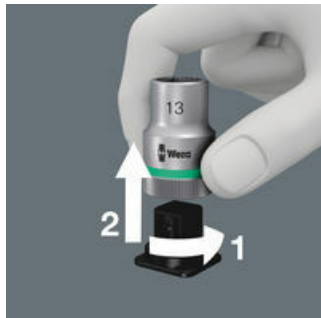

Wera Werkzeuge GmbH
Korzter Straße 21-25
D-42349 Wuppertal
Tel: +49 (0)2 02 / 40 45-0
E-Mail: info@wera.de

Belt C (textile belt), 6 location, unloaded

Zyklop Accessories, 1/2"

Set contents:

Secure hold and easy removal

The all new smooth turning mechanism guarantees both secure and rattle-free storage, yet allows easy removal of the tool.

Practical nonwoven strips

The textile belt can be attached by means of the nonwoven reverse side and the hook and loop strips e.g. to a wall, shelf, tool trolley and to the Wera 2go tool transport system.